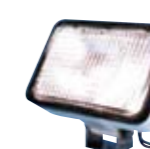

All-Round Removable Light w/Base

2-mile visibility for sail or powerboats under 20 meters (65.6') Clear globe. 12V DC - 6 CP lamp included. Base is chrome plated zinc. 550mm.

- 05591 All-Rnd Light (Clear) Gold Plated Connectors
- 08261 Spare Base

- 05931 DLX Masthead Lt Horiz 12 5/8"
- 05971 DLX Masthead Lt Vert 12 5/8"

Fold Down Masthead All-Round Light

3-mile visibility for sail or powerboats under 20 meters (65.6'). Anodized aluminum 3/4" tube with clear lenses. Two 12V DC 8 CP lamps included. Chrome plated zinc base.

05961 Masthead Light 12 5/8"

LED all-round light

The lens capsule is non-corrosive and watertight. Glare-proof 32 point L.E.D. is visible 2nm. 12 volt.

50023802 Led 12" Folding Pole White Lt

Utility Light

3 Watt

08011 Fixed Utility Light Black

08021 Fixed Utility Light White

Flood Light

Rigid nylon, fibre filled housing with 304 stainless steel mounting bracket and hardware. 12V 55W sealed halogen beam.

07521 Halogen Flood Light