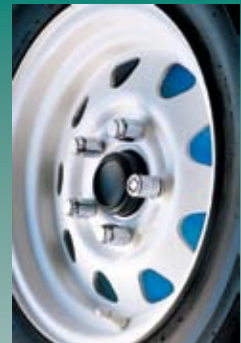

McGard®

Trailer Wheel Locks & Matching Lug Nuts

McGard wheel locks & lug nuts for boat trailers are made to the same high standards as our automotive line of products. For boat trailers with steel or alloy wheels, simply replace one of the lug nuts with a McGard wheel lock, that's it. Our wheel locks and lug nuts are machined from high quality steel, through-hardened and then triple-nickel chrome plated. Every McGard lug nut is guaranteed for life not to rust, chip or peel.

- 24132** Wheel Lock 7/16" x 20 TPI (pack of 4)
- 74042** Wheel Lock 1/2" x 20 TPI (pack of 2)
- 74043** Wheel Nuts 1/2" x 20 TPI (pack of 10)
- 64001** Wheel Nuts 7/16" x 20 TPI (pack of 4)

Outboard Motor Locks

Theft Protection for Outboard Motors.

McGard outboard motor locks are designed to lock the bolt that holds the outboard onto the transom of the boat. Simply replace one of the mounting nuts with a McGard locking nut. McGard outboard motor locks are identical in quality and construction to our stern drive locks. A free-spinning collar turns if attacked by gripping tools, protecting against costly outboard motor theft.